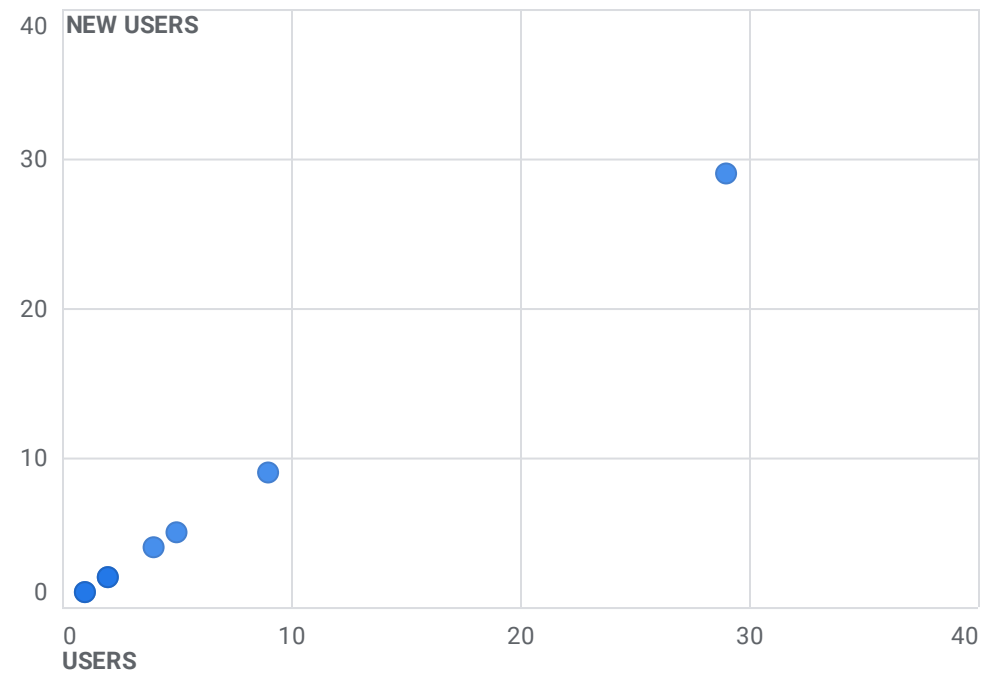

Tech details: Browser ✔

Custom Nov 28 - Dec 6, 2021

All Users Add comparison +

Users by Browser over time

Users and New users by Browser

Search...		Rows per page: 10							1-8 of 8
Browser	+	↓ Users	New users	Engaged sessions	Engagement rate	Engaged sessions per user	Average engagement time	Event count	
								All events	
Totals		53 100% of total	53 100% of total	39 100% of total	52% Avg 0%	0.74 Avg 0%	0m 48s Avg 0%	769 100% of total	
1	Chrome	29	29	24	55.81%	0.83	1m 07s	484	
2	Safari	9	9	5	45.45%	0.56	0m 11s	61	
3	Android Webview	5	5	0	0%	0.00	0m 00s	20	
4	Samsung Internet	4	4	2	50%	0.50	1m 09s	47	
5	Edge	2	2	6	85.71%	3.00	1m 45s	89	
6	Opera	2	2	0	0%	0.00	0m 01s	8	
7	Firefox	1	1	1	50%	1.00	0m 19s	52	
8	Internet Explorer	1	1	1	100%	1.00	0m 01s	8	