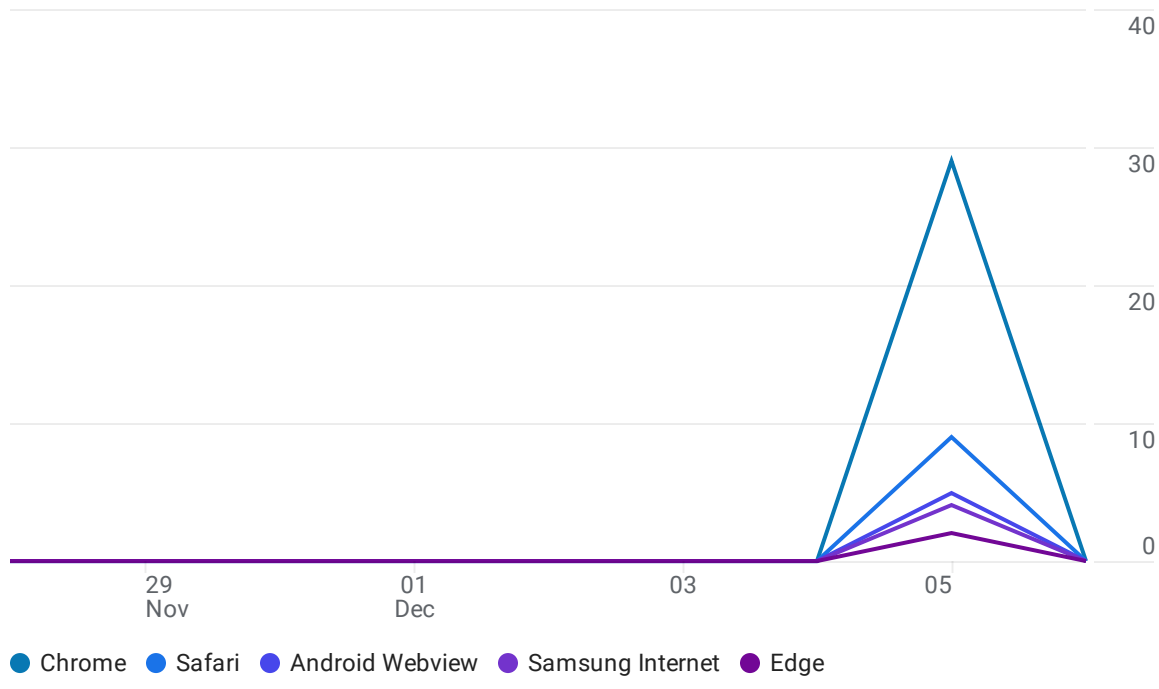

Tech details: Browser ✔

Custom Nov 28 - Dec 6, 2021

All Users Add comparison +

Users by Browser over time

Users and New users by Browser

Search...		Rows per page: 10							1-8 of 8
Browser	+	↓ Users	New users	Engaged sessions	Engagement rate	Engaged sessions per user	Average engagement time	Event count	
								All events	
Totals		53 100% of total	53 100% of total	39 100% of total	52% Avg 0%	0.74 Avg 0%	0m 48s Avg 0%	769 100% of total	
1	Chrome	29	29	24	55.81%	0.83	1m 07s	484	
2	Safari	9	9	5	45.45%	0.56	0m 11s	61	
3	Android Webview	5	5	0	0%	0.00	0m 00s	20	
4	Samsung Internet	4	4	2	50%	0.50	1m 09s	47	
5	Edge	2	2	6	85.71%	3.00	1m 45s	89	
6	Opera	2	2	0	0%	0.00	0m 01s	8	
7	Firefox	1	1	1	50%	1.00	0m 19s	52	
8	Internet Explorer	1	1	1	100%	1.00	0m 01s	8	